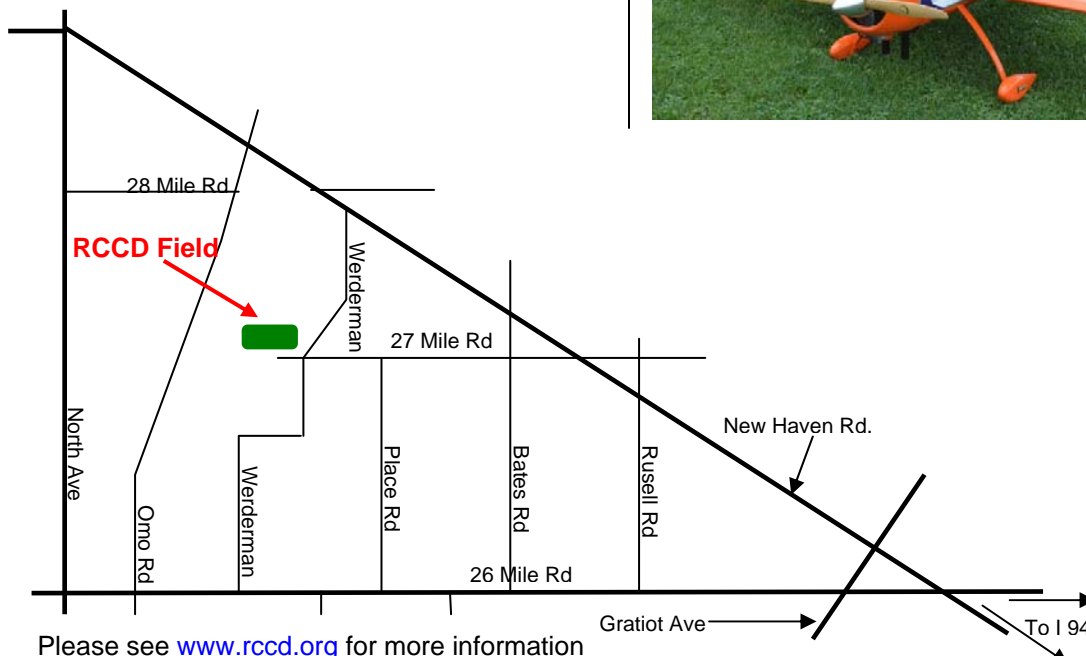

Radio Control Club of Detroit

www.rccd.org

ANNUAL BIG BIRD FLY-IN

Date: **Saturday & Sunday**
August 10 and 11, 2013

Times: Pilots' Meeting at 9:30am
Flying Starts at 10:00am

Location: RCCD Flying Field in Wetzel State Park (see map)

Format: Open to AMA members to fly large models: 1/4 scale or bigger; or minimum wingspan of 70in for monoplanes; 50in for bi-planes. Although the event is for large models, IMAA membership is not required.

CD: Ernie Varilone
Co-CD Herb Mills
AMA Sanction #: 13-1063

Ample free parking & bleacher seating.

Refreshments available both days at very reasonable prices.

Landing Fee: \$10 either day / \$15 both days. Aircraft must fly to win prize/s.